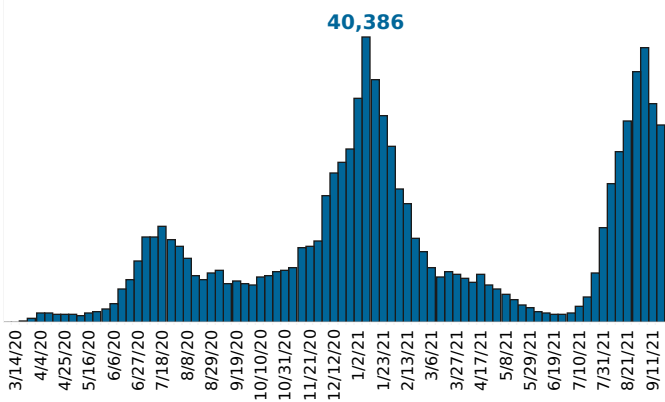

# COVID-19 in South Carolina

As of 11:59 PM on 9/18/2021

**Cases**

**830,260**

Select Date Range & County to Filter Page Values  
Non-Null Values Only

COUNTY

All

**Past 2 weeks Confirmed**

**44,743**

Rate of COVID-19 Cases per 10,000 population, by County  
County Displayed: **South Carolina** | Dates Displayed: 3/4/2020 to 9/18/2021  
[Use County Filter Above to View ZIP Code Counts](#)

Find your ZIP

All

Reported COVID-19 Cases, by Week of Report  
County Displayed: **South Carolina** | Dates Displayed: 3/4/2020 to 9/18/2021

County Displayed: **South Carolina** | Dates Displayed: 3/4/2020 to 9/18/2021  
**Note: Data is suppressed for fewer than 5 cases**