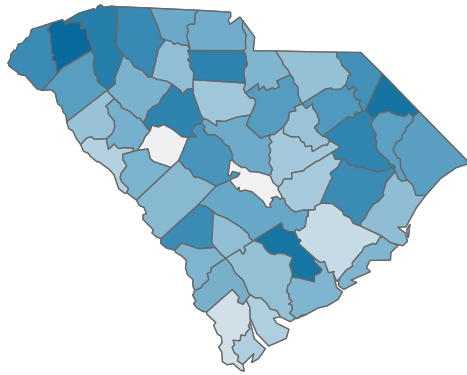

# COVID-19 in South Carolina

As of 11:59 PM on 9/18/2021

**Cases**

**830,260**

Select Date Range & County to Filter Page Values  
Non-Null Values Only

COUNTY

All

**Past 2 weeks Confirmed**

**44,743**

Rate of COVID-19 Cases per 10,000 population, by County  
County Displayed: **South Carolina** | Dates Displayed: 3/4/2020 to 9/18/2021  
[Use County Filter Above to View ZIP Code Counts](#)

Find your ZIP

All

Reported COVID-19 Cases, by Week of Report  
County Displayed: **South Carolina** | Dates Displayed: 3/4/2020 to 9/18/2021

County Displayed: **South Carolina** | Dates Displayed: 3/4/2020 to 9/18/2021  
**Note: Data is suppressed for fewer than 5 cases**